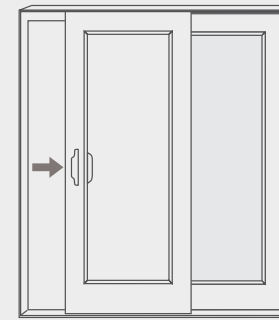

SLIDING DOOR

SLIDING DOORS

- Available in standard or French rail to reflect your style
- High quality rollers that allow for effortless operation and adjustment of door panels
- Innovative SmartTouch® door handle to open close easily

OPTIONS

- SmartTouch® Bolt locking and venting system
- Durable aluminum blinds between the glass* to control light and privacy
- ADA handle or exterior keyed lock
- Choose from standard or premium screen frame and standard or PureView® screen mesh for enhanced visibility
- Retractable screen* also available

*Not available in all sizes

SLIDING DOOR SIZES

	Min	Max
1 Panel:	2'6" w x 6'8" h	5'0" w x 8'0" h (fixed)
2 Panel:	5'0" w x 6'8" h	10'0" w x 8'0" h
3 Panel:	9'0" w x 6'8" h	12'0" w x 8'0" h
4 Panel:	10'0" w x 6'8" h	16'0" w x 8'0" h