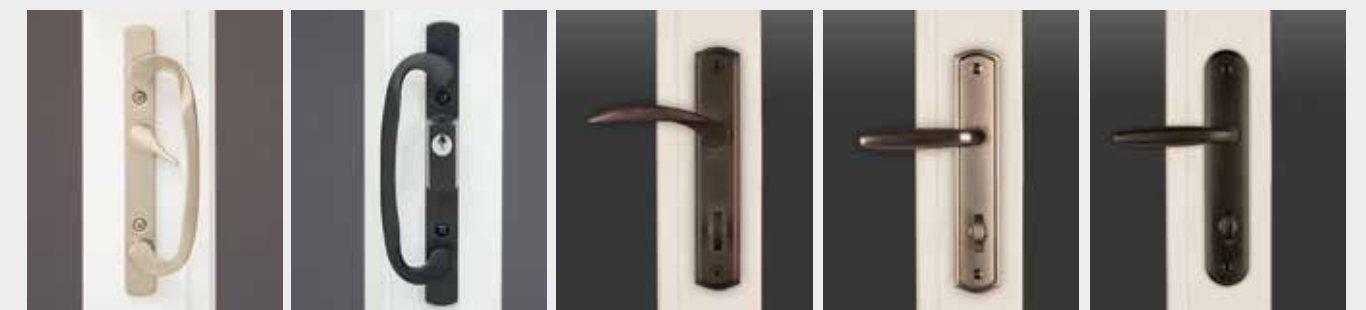

INTERIOR SLIDING DOOR HANDLE

EXTERIOR SLIDING DOOR HANDLE

MADRONA™ DOOR HANDLE

MASTRI™ DOOR HANDLE

MERIDIAN™ DOOR HANDLE