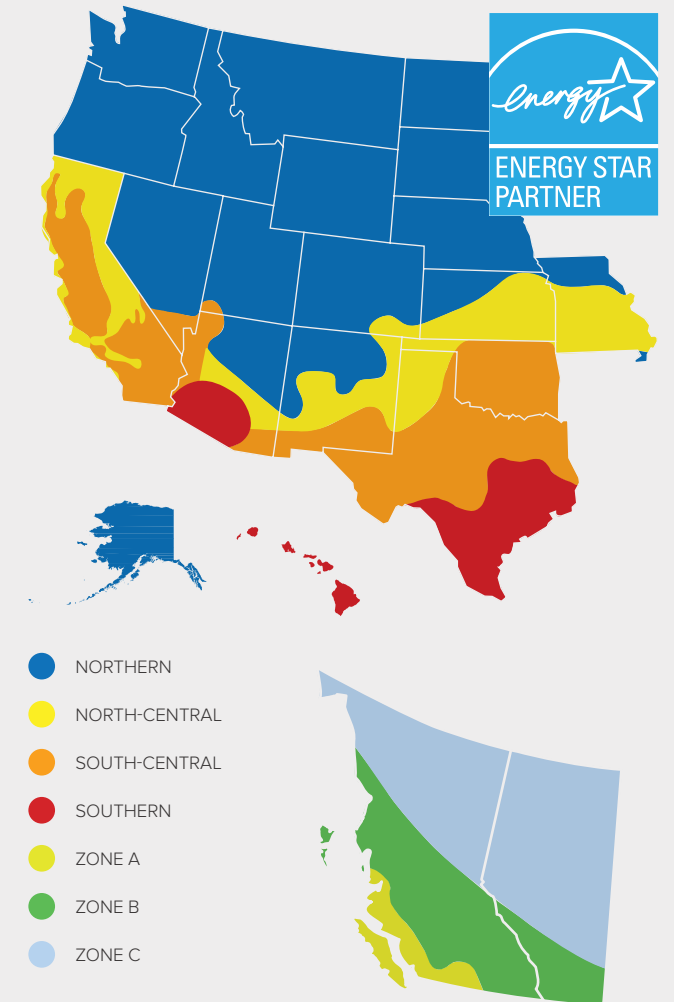

TUSCANY® SERIES	TRINSIC™ SERIES	ULTRA™ SERIES	ALUMINUM SERIES
FRAME MATERIAL	Vinyl	Vinyl	Fiberglass	Aluminum
COLORS	Interior: Exterior:	Interior: Exterior:	Exterior:	Thermally Improved: Standard:
DOOR TYPE OPTIONS	Swinging and Sliding Styles Available	Sliding Door Styles Available	Swinging and Sliding Styles Available	Sliding Door Styles Available
PAINTABLE FRAME	Optional Premium Exterior Vinyl Finishes	Optional Premium Exterior Vinyl Finishes	✓	
LOW MAINTENANCE	✓	✓	✓	✓
STANDARD SUNCOAT® LOW-E GLASS	✓	✓	✓	✓
SMARTTOUCH® DOOR HANDLE	✓			
CUSTOM SIZES	✓	✓	✓	✓
FULL LIFETIME WARRANTY	✓	✓	✓	✓
GLASS BREAKAGE COVERAGE	✓	Optional	✓	
FACTORY SUPPORTED SERVICE	✓	✓	✓	✓
ENERGY STAR® RATED AVAILABLE	✓	✓	✓	✓
PRICE RANGE	$$$$	$$$$	$$$$	$$$

Energy Efficiency

Tested and Built for Your Climate

At Milgard, we help homeowners like you make an impact on their energy consumption by offering energy efficient windows and patio doors designed for your homes comfort.

We make it easy to meet local energy codes and green building efficiency standards with a selection of energy packages you can tailor to your specific climate. We conduct thermal simulations to improve energy performance and we adhere to ENERGY STAR® v6 requirements that meet or exceed U-Factor and Solar Heat Gain Coefficient (SHGC) criteria in the areas we serve.

ZONE	U-Factor	SHGC
ENERGY STAR v6 Northern	0.27	-
ENERGY STAR v6 North-Central	0.30	0.40
ENERGY STAR v6 South-Central	0.30	0.25
ENERGY STAR v6 Southern	0.40	0.25
R5	0.20	-

Your energy efficient windows could include one or more of the following features based on your climate.

- SunCoat® or SunCoatMAX®
- EdgeGardMAX™
- Argon or Krypton
- 4th Surface
- Triple Glaze