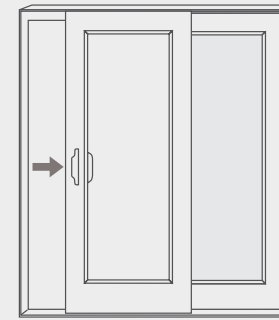

SLIDING DOOR

SLIDING DOORS

OPTIONS

- Available in 2, 3, and 4 panel configurations
- Thermally Improved Aluminum provides less heat/cold transfer, improving insulating ability *(available in some areas)*

STANDARD ALUMINUM SIZES

	Min	Max
2 Panel:	5'0" w x 6'8" h	8'0" w x 8'8" h
3 Panel:	9'0" w x 6'8" h	12'0" w x 8'0" h
4 Panel:	10'0" w x 6'8" h	16'0" w x 8'0" h

THERMALLY IMPROVED ALUMINUM SIZES

	Min	Max
2 Panel:	5'0" w x 6'8" h	8'0" w x 6'10" h
3 Panel:	9'0" w x 6'8" h	12'0" w x 6'10" h
4 Panel:	10'0" w x 6'8" h	16'0" w x 6'10" h