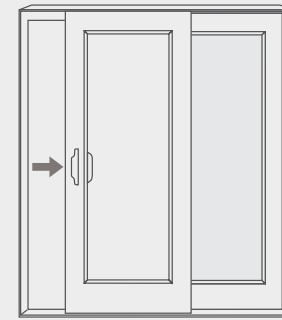

SLIDING DOOR