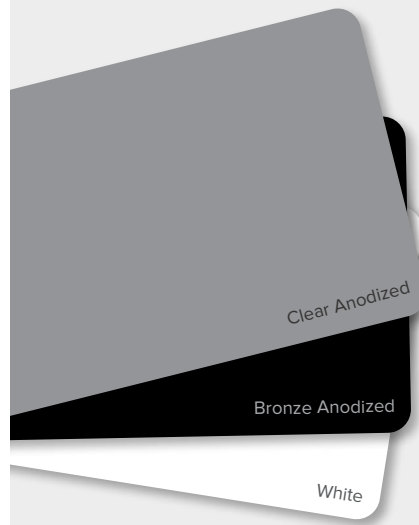

GRIDS

FLAT GRID

SCULPTURED GRID

Sizes can vary by location. Your Milgard Certified Dealer can provide more detail on sizes available in your area.

Aluminum Series Details

ALUMINUM FINISHES

White not available for Thermally Improved Option

SLIDING DOOR HARDWARE

- Available with or without keyed option
- D handle available for Standard Aluminum will complement frame color
- Thermally Improved D handle available in black only

INTERIOR STANDARD SLIDING DOOR HANDLE