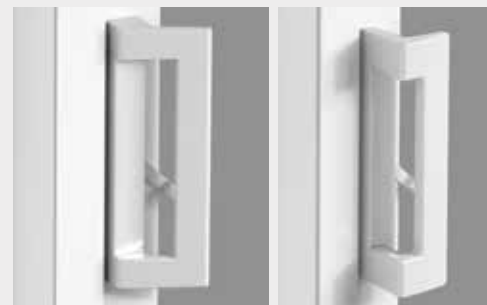

DECORATIVE UPGRADE OPTIONS *(interior only)*

- Premium interior handle available in white or tan

STANDARD INTERIOR HANDLE, WHITE

PREMIUM INTERIOR HANDLE, WHITE